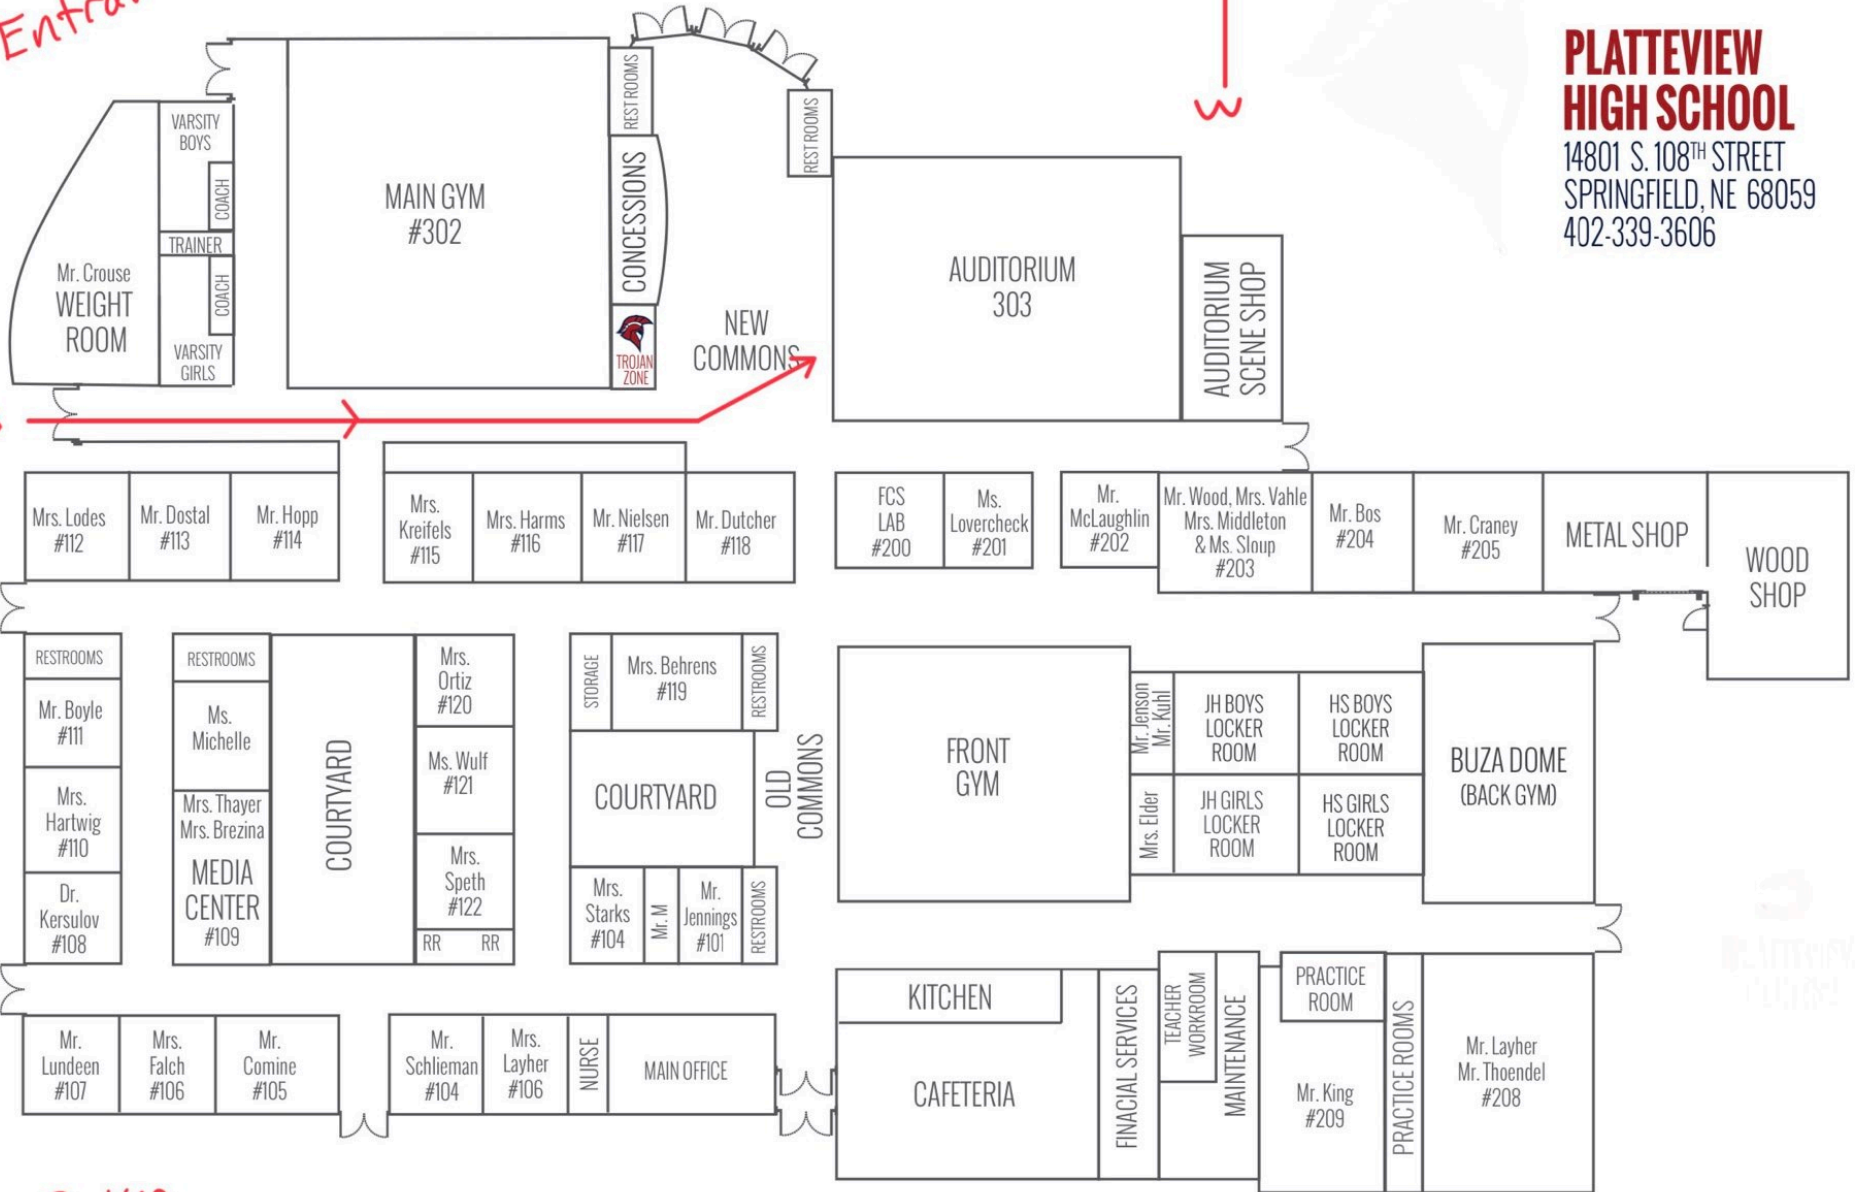

Gymnasium Entrance

# PLATTEVIEW HIGH SCHOOL

14801 S. 108<sup>TH</sup> STREET  
SPRINGFIELD, NE 68059  
402-339-3606

Parking Lot